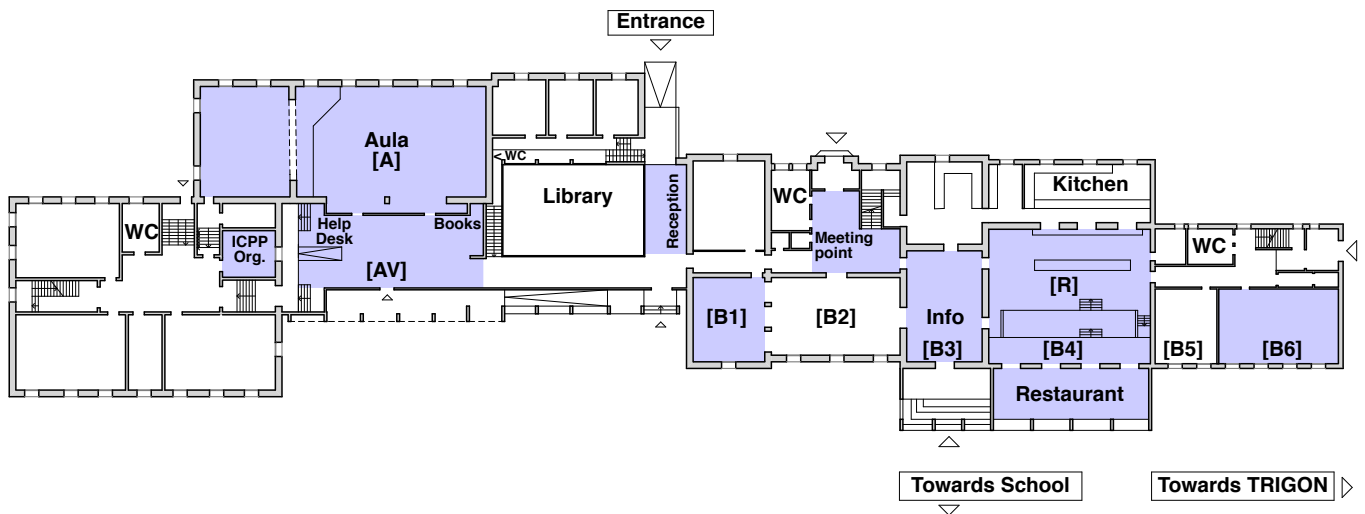

Main Building