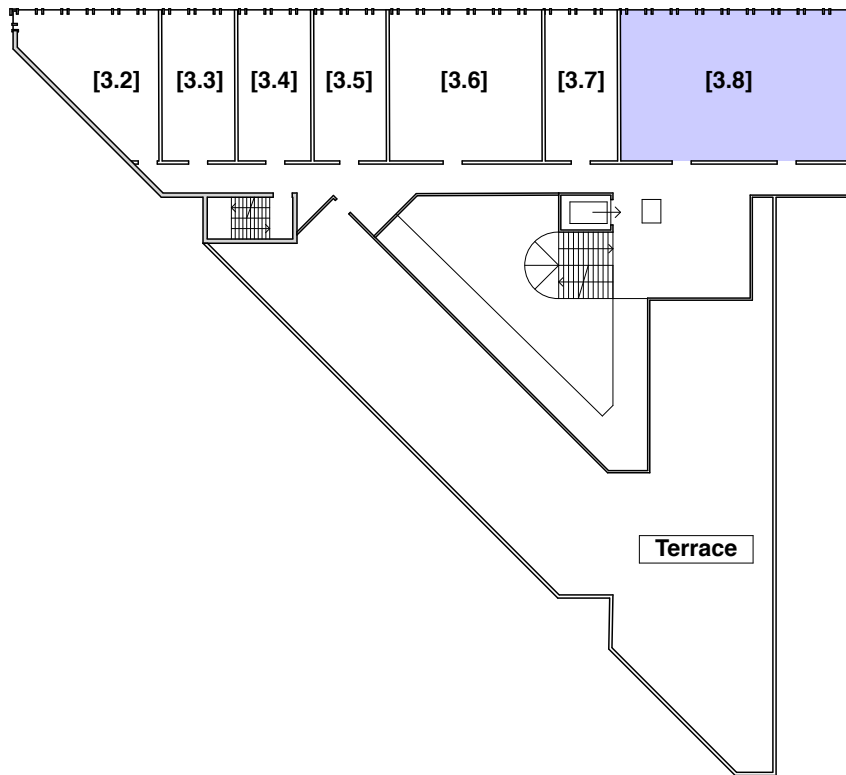

Trigon 3rd Floor