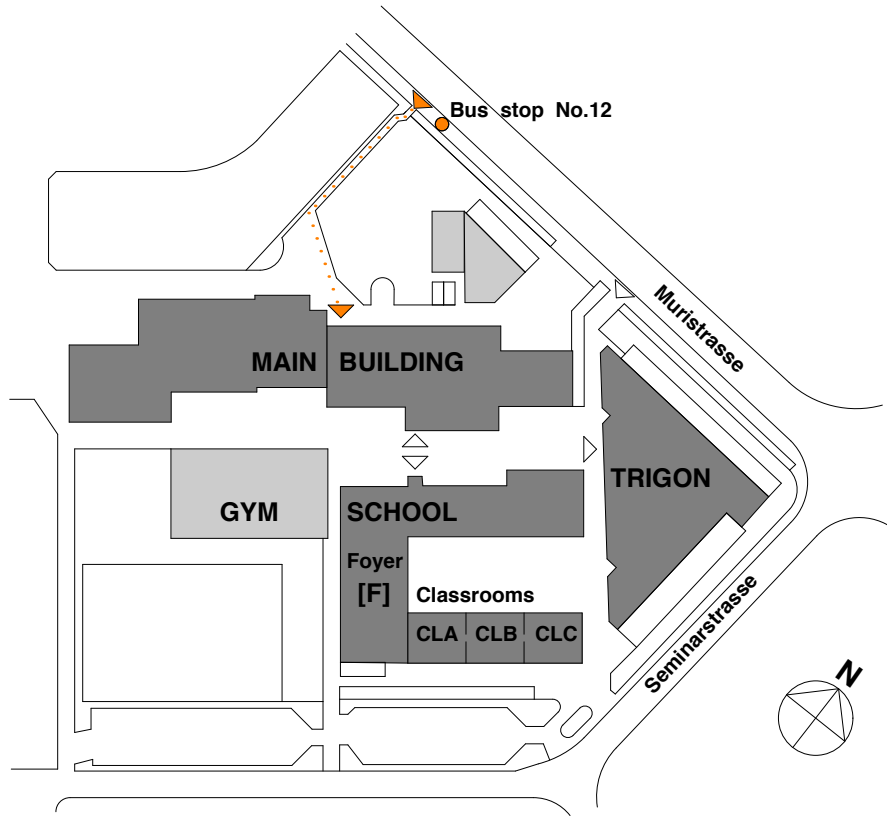

## Rooms:

### Main Building

- [A] Aula
- [Av] Vestibule of Aula
- [B1] Bistro 1
- [B3] Bistro 3 (between Cafeteria & Restaurant)
- [B6] Bistro 6 (2nd room behind restaurant)
- [C] Cafeteria
- [ET] Entrée
- [F] Foyer primary school
- [LE10] ICPP Organization room
- [R] Restaurant

### Trigon

- [-0.2] [-0.6] [-0.10] Underground
- [3.8] 3<sup>rd</sup> Floor

### School

- CLA Classroom A
- CLB Classroom B